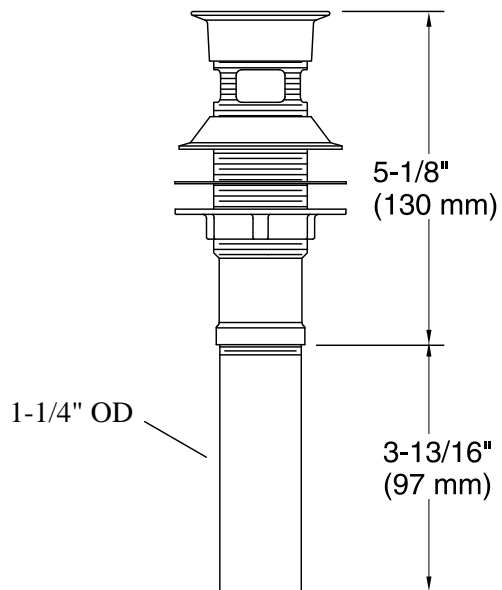

## Available Colors/Finishes

*Color tiles intended for reference only.*

Color	Code	Description
-------	------	-------------

	CP	Polished Chrome
---	----	-----------------

**Technical Information**

All product dimensions are nominal.